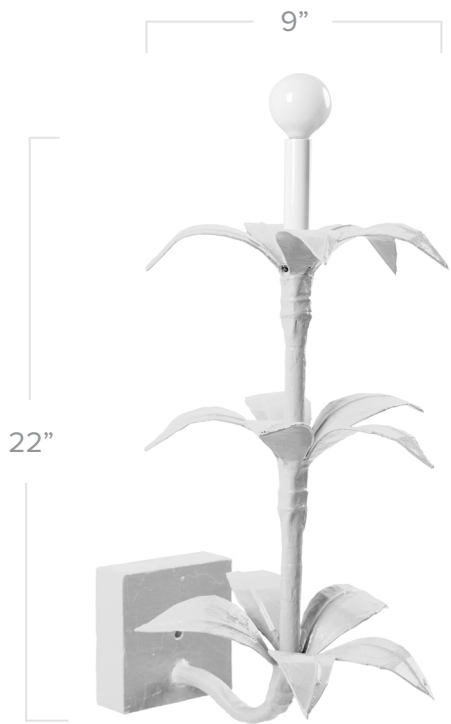

## jen sconce

*Shown in White*

**Application:** Wall Sconce

**Product Origin:** Mexico

**Wattage:** Accepts one 40 watt candelabra bulb

**Voltage:** 120v

**Dimensions:** 22" x 9" x 13" deep  
(back plate is 5" x 5")